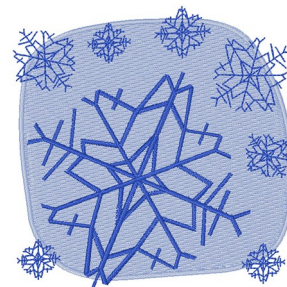

**Name:** Snowflakes Machine Embroidery Design

**SKU:** WD02-JLA003349A

**Brand:** Windmill Designs

**Unique Colors:** 13 (2 color Stops)

## Unique Colors

	Color Name (Color Code)	Manufacturer - Type
	Super White (1001) [No Color Selected]	madeira - rayon
	Dusty Lilac (1263) [No Color Selected]	madeira - rayon
	Crocus (286)	Exquisite - Polyester 1000m

# Complete Color Sequence

#		Color Name (Color Code)	Manufacturer - Type
1		Super White (1001) [No Color Selected]	madeira - rayon
2		Super White (1001) [No Color Selected]	madeira - rayon
3		Crocus (286)	Exquisite - Polyester 1000m