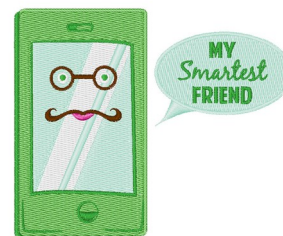

Name: Smartest Friend Machine Embroidery Design

SKU: WD02-JLA003348B

Brand: Windmill Designs

Unique Colors: 13 (9 color Stops)

Unique Colors

	Color Name (Color Code)	Manufacturer - Type
	Super White (1001) [No Color Selected]	madeira - rayon
	Dusty Lilac (1263) [No Color Selected]	madeira - rayon
	Crocus (286)	Exquisite - Polyester 1000m

Complete Color Sequence

#		Color Name (Color Code)	Manufacturer - Type
1		Super White (1001) [No Color Selected]	madeira - rayon
2		Super White (1001) [No Color Selected]	madeira - rayon
3		Crocus (286)	Exquisite - Polyester 1000m