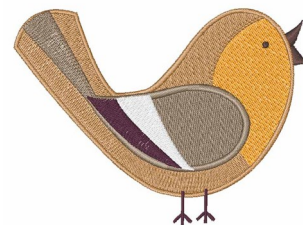

Name: Song Bird Machine Embroidery Design

SKU: WD02-JLA003341A

Brand: Windmill Designs

Unique Colors: 13 (6 color Stops)

Unique Colors

	Color Name (Color Code)	Manufacturer - Type
	Super White (1001) [No Color Selected]	madeira - rayon
	Dusty Lilac (1263) [No Color Selected]	madeira - rayon
	Crocus (286)	Exquisite - Polyester 1000m

Complete Color Sequence

#		Color Name (Color Code)	Manufacturer - Type
1		Super White (1001) [No Color Selected]	madeira - rayon
2		Super White (1001) [No Color Selected]	madeira - rayon
3		Crocus (286)	Exquisite - Polyester 1000m