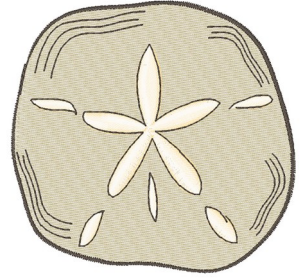

Name: Sand Dollar

SKU: WD02-JLA003339A

Brand: Windmill Designs

Unique Colors: 13 (3 color Stops)

Unique Colors

	Color Name (Color Code)	Manufacturer - Type
	Super White (1001) [No Color Selected]	madeira - rayon
	Dusty Lilac (1263) [No Color Selected]	madeira - rayon
	Crocus (286)	Exquisite - Polyester 1000m

Complete Color Sequence

#		Color Name (Color Code)	Manufacturer - Type
1		Super White (1001) [No Color Selected]	madeira - rayon
2		Super White (1001) [No Color Selected]	madeira - rayon
3		Crocus (286)	Exquisite - Polyester 1000m