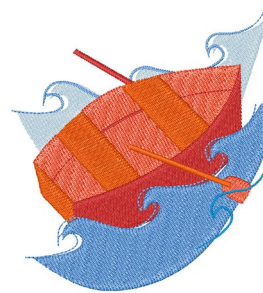

**Name:** Row Boat Machine Embroidery Design

**SKU:** WD02-JLA003335A

**Brand:** Windmill Designs

**Unique Colors:** 13 (10 color Stops)