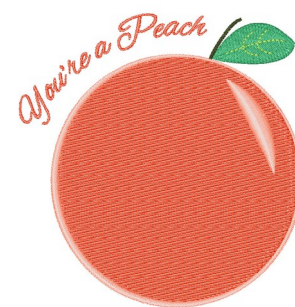

Name: Youre A Peach Machine Embroidery Design

SKU: WD02-JLA003317C

Brand: Windmill Designs

Unique Colors: 13 (6 color Stops)

Unique Colors

	Color Name (Color Code)	Manufacturer - Type
	Super White (1001) [No Color Selected]	madeira - rayon
	Dusty Lilac (1263) [No Color Selected]	madeira - rayon
	Crocus (286)	Exquisite - Polyester 1000m