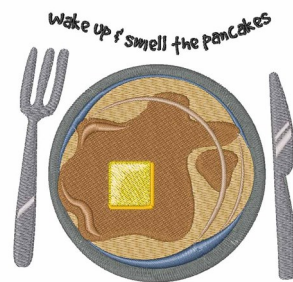

Name: Smell The Pancakes Machine Embroidery Design

SKU: WD02-JLA003314D

Brand: Windmill Designs

Unique Colors: 13 (13 color Stops)

Unique Colors

| | Color Name (Color Code) | Manufacturer - Type |
|--|--|-----------------------------|
|  | Super White (1001) [No Color Selected] | madeira - rayon |
|  | Dusty Lilac (1263) [No Color Selected] | madeira - rayon |
|  | Crocus (286) | Exquisite - Polyester 1000m |

Complete Color Sequence

| # | | Color Name (Color Code) | Manufacturer - Type |
|---|---|--|--------------------------------|
| 1 |  | Super White (1001) [No Color Selected] | madeira - rayon |
| 2 |  | Super White (1001) [No Color Selected] | madeira - rayon |
| 3 |  | Crocus (286) | Exquisite - Polyester 1000m |