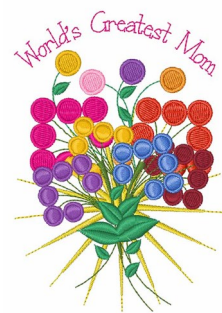

Name: Greatest Mom Machine Embroidery Design

SKU: WD02-JLA003299D

Brand: Windmill Designs

Unique Colors: 13 (18 color Stops)

Unique Colors

	Color Name (Color Code)	Manufacturer - Type
	Super White (1001) [No Color Selected]	madeira - rayon
	Dusty Lilac (1263) [No Color Selected]	madeira - rayon
	Crocus (286)	Exquisite - Polyester 1000m

Complete Color Sequence

#		Color Name (Color Code)	Manufacturer - Type
1		Super White (1001) [No Color Selected]	madeira - rayon
2		Super White (1001) [No Color Selected]	madeira - rayon
3		Crocus (286)	Exquisite - Polyester 1000m