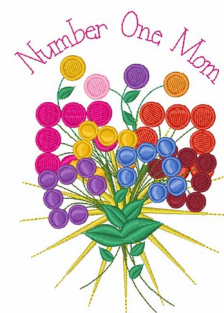

Name: Number One Mom Machine Embroidery Design

SKU: WD02-JLA003299C

Brand: Windmill Designs

Unique Colors: 13 (18 color Stops)

Unique Colors

	Color Name (Color Code)	Manufacturer - Type
	Super White (1001) [No Color Selected]	madeira - rayon
	Dusty Lilac (1263) [No Color Selected]	madeira - rayon
	Crocus (286)	Exquisite - Polyester 1000m

Complete Color Sequence

#		Color Name (Color Code)	Manufacturer - Type
1		Super White (1001) [No Color Selected]	madeira - rayon
2		Super White (1001) [No Color Selected]	madeira - rayon
3		Crocus (286)	Exquisite - Polyester 1000m