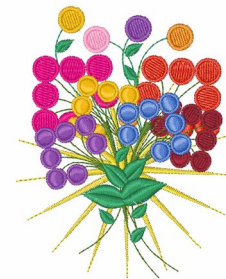

**Name:** Floral Bouquet Machine Embroidery Design

**SKU:** WD02-JLA003299A

**Brand:** Windmill Designs

**Unique Colors:** 13 (17 color Stops)

## Unique Colors

	<b>Color Name (Color Code)</b>	<b>Manufacturer - Type</b>
	Super White (1001) [No Color Selected]	madeira - rayon
	Dusty Lilac (1263) [No Color Selected]	madeira - rayon
	Crocus (286)	Exquisite - Polyester 1000m

# Complete Color Sequence

#		Color Name (Color Code)	Manufacturer - Type
1		Super White (1001) [No Color Selected]	madeira - rayon
2		Super White (1001) [No Color Selected]	madeira - rayon
3		Crocus (286)	Exquisite - Polyester 1000m