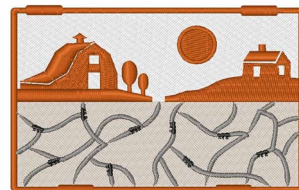

Name: Ant Farm

SKU: WD02-JLA003285B

Brand: Windmill Designs

Unique Colors: 13 (5 color Stops)

Unique Colors

	Color Name (Color Code)	Manufacturer - Type
	Super White (1001) [No Color Selected]	madeira - rayon
	Dusty Lilac (1263) [No Color Selected]	madeira - rayon
	Crocus (286)	Exquisite - Polyester 1000m

Complete Color Sequence

#		Color Name (Color Code)	Manufacturer - Type
1		Super White (1001) [No Color Selected]	madeira - rayon
2		Super White (1001) [No Color Selected]	madeira - rayon
3		Crocus (286)	Exquisite - Polyester 1000m