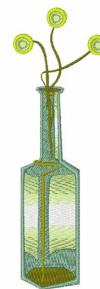

Name: Flower Bottle Machine Embroidery Design

SKU: WD02-JLA003284A

Brand: Windmill Designs

Unique Colors: 13 (10 color Stops)

Unique Colors

	Color Name (Color Code)	Manufacturer - Type
	Super White (1001) [No Color Selected]	madeira - rayon
	Dusty Lilac (1263) [No Color Selected]	madeira - rayon
	Crocus (286)	Exquisite - Polyester 1000m

Complete Color Sequence

#		Color Name (Color Code)	Manufacturer - Type
1		Super White (1001) [No Color Selected]	madeira - rayon
2		Super White (1001) [No Color Selected]	madeira - rayon
3		Crocus (286)	Exquisite - Polyester 1000m