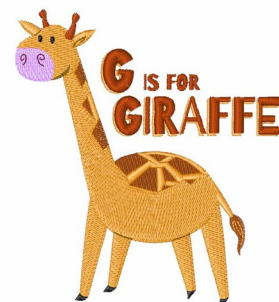

Name: G for Giraffe Machine Embroidery Design

SKU: WD02-JLA003278C

Brand: Windmill Designs

Unique Colors: 13 (9 color Stops)

Unique Colors

	Color Name (Color Code)	Manufacturer - Type
	Super White (1001) [No Color Selected]	madeira - rayon
	Dusty Lilac (1263) [No Color Selected]	madeira - rayon
	Crocus (286)	Exquisite - Polyester 1000m