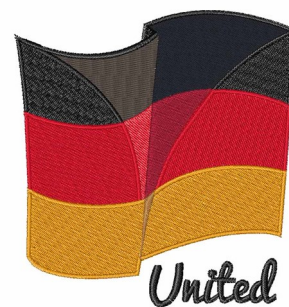

Name: United Flag Machine Embroidery Design

SKU: WD02-JLA003277D

Brand: Windmill Designs

Unique Colors: 13 (9 color Stops)

Unique Colors

	Color Name (Color Code)	Manufacturer - Type
	Super White (1001) [No Color Selected]	madeira - rayon
	Dusty Lilac (1263) [No Color Selected]	madeira - rayon
	Crocus (286)	Exquisite - Polyester 1000m

Complete Color Sequence

#		Color Name (Color Code)	Manufacturer - Type
1		Super White (1001) [No Color Selected]	madeira - rayon
2		Super White (1001) [No Color Selected]	madeira - rayon
3		Crocus (286)	Exquisite - Polyester 1000m