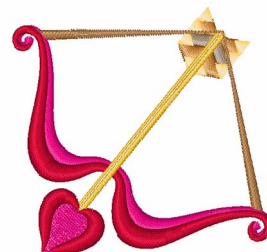

Name: Bow Arrow Machine Embroidery Design

SKU: WD02-JLA003274A

Brand: Windmill Designs

Unique Colors: 13 (10 color Stops)

Unique Colors

	Color Name (Color Code)	Manufacturer - Type
	Super White (1001) [No Color Selected]	madeira - rayon
	Dusty Lilac (1263) [No Color Selected]	madeira - rayon
	Crocus (286)	Exquisite - Polyester 1000m

Complete Color Sequence

#		Color Name (Color Code)	Manufacturer - Type
1		Super White (1001) [No Color Selected]	madeira - rayon
2		Super White (1001) [No Color Selected]	madeira - rayon
3		Crocus (286)	Exquisite - Polyester 1000m