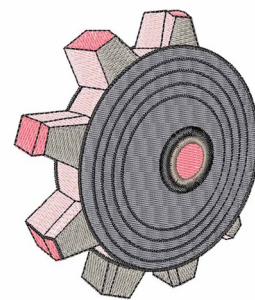

Name: Cog Gear Machine Embroidery Design

SKU: WD02-JLA003273A

Brand: Windmill Designs

Unique Colors: 13 (8 color Stops)

Unique Colors

| | Color Name (Color Code) | Manufacturer - Type |
|--|--|-----------------------------|
|  | Super White (1001) [No Color Selected] | madeira - rayon |
|  | Dusty Lilac (1263) [No Color Selected] | madeira - rayon |
|  | Crocus (286) | Exquisite - Polyester 1000m |

Complete Color Sequence

| # | | Color Name (Color Code) | Manufacturer - Type |
|---|---|--|--------------------------------|
| 1 |  | Super White (1001) [No Color Selected] | madeira - rayon |
| 2 |  | Super White (1001) [No Color Selected] | madeira - rayon |
| 3 |  | Crocus (286) | Exquisite - Polyester 1000m |