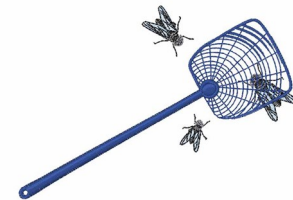

Name: Fly Swatter Machine Embroidery Design

SKU: WD02-JLA003264A

Brand: Windmill Designs

Unique Colors: 13 (5 color Stops)

Unique Colors

	Color Name (Color Code)	Manufacturer - Type
	Super White (1001) [No Color Selected]	madeira - rayon
	Dusty Lilac (1263) [No Color Selected]	madeira - rayon
	Crocus (286)	Exquisite - Polyester 1000m

Complete Color Sequence

#		Color Name (Color Code)	Manufacturer - Type
1		Super White (1001) [No Color Selected]	madeira - rayon
2		Super White (1001) [No Color Selected]	madeira - rayon
3		Crocus (286)	Exquisite - Polyester 1000m