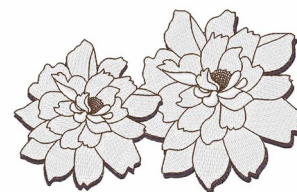

Name: Floral Blooms Machine Embroidery Design

SKU: WD02-JLA003261B

Brand: Windmill Designs

Unique Colors: 13 (6 color Stops)

Unique Colors

	Color Name (Color Code)	Manufacturer - Type
	Super White (1001) [No Color Selected]	madeira - rayon
	Dusty Lilac (1263) [No Color Selected]	madeira - rayon
	Crocus (286)	Exquisite - Polyester 1000m

Complete Color Sequence

#		Color Name (Color Code)	Manufacturer - Type
1		Super White (1001) [No Color Selected]	madeira - rayon
2		Super White (1001) [No Color Selected]	madeira - rayon
3		Crocus (286)	Exquisite - Polyester 1000m