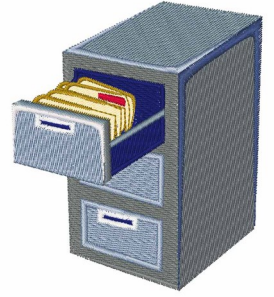

Name: File Cabinet

SKU: WD02-JLA003257C

Brand: Windmill Designs

Unique Colors: 13 (15 color Stops)

Unique Colors

	Color Name (Color Code)	Manufacturer - Type
	Super White (1001) [No Color Selected]	madeira - rayon
	Dusty Lilac (1263) [No Color Selected]	madeira - rayon
	Crocus (286)	Exquisite - Polyester 1000m

Complete Color Sequence

#		Color Name (Color Code)	Manufacturer - Type
1		Super White (1001) [No Color Selected]	madeira - rayon
2		Super White (1001) [No Color Selected]	madeira - rayon
3		Crocus (286)	Exquisite - Polyester 1000m