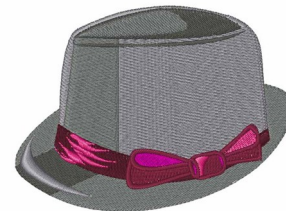

**Name:** Mans Hat

**SKU:** WD02-JLA003256A

**Brand:** Windmill Designs

**Unique Colors:** 13 (11 color Stops)

## Unique Colors

	<b>Color Name (Color Code)</b>	<b>Manufacturer - Type</b>
	Super White (1001) [No Color Selected]	madeira - rayon
	Dusty Lilac (1263) [No Color Selected]	madeira - rayon
	Crocus (286)	Exquisite - Polyester 1000m