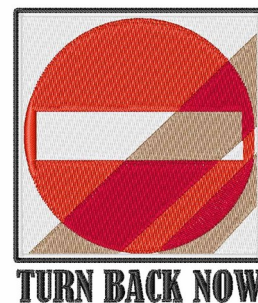

Name: Turn Back Now Machine Embroidery Design

SKU: WD02-JLA003246D

Brand: Windmill Designs

Unique Colors: 13 (6 color Stops)

Unique Colors

	Color Name (Color Code)	Manufacturer - Type
	Super White (1001) [No Color Selected]	madeira - rayon
	Dusty Lilac (1263) [No Color Selected]	madeira - rayon
	Crocus (286)	Exquisite - Polyester 1000m

Complete Color Sequence

#		Color Name (Color Code)	Manufacturer - Type
1		Super White (1001) [No Color Selected]	madeira - rayon
2		Super White (1001) [No Color Selected]	madeira - rayon
3		Crocus (286)	Exquisite - Polyester 1000m