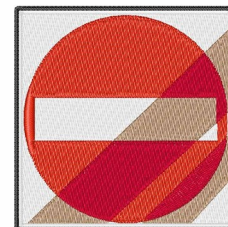

Name: Move Along Machine Embroidery Design

SKU: WD02-JLA003246C

Brand: Windmill Designs

Unique Colors: 13 (6 color Stops)

**Move along,
nothing to see!**

Unique Colors

	Color Name (Color Code)	Manufacturer - Type
	Super White (1001) [No Color Selected]	madeira - rayon
	Dusty Lilac (1263) [No Color Selected]	madeira - rayon
	Crocus (286)	Exquisite - Polyester 1000m

Complete Color Sequence

#		Color Name (Color Code)	Manufacturer - Type
1		Super White (1001) [No Color Selected]	madeira - rayon
2		Super White (1001) [No Color Selected]	madeira - rayon
3		Crocus (286)	Exquisite - Polyester 1000m