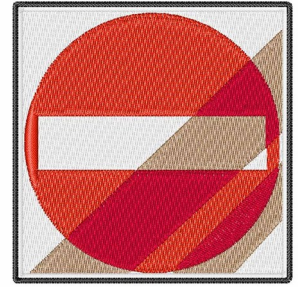

**Name:** Do Not Enter

**SKU:** WD02-JLA003246A

**Brand:** Windmill Designs

**Unique Colors:** 13 (6 color Stops)

## Unique Colors

	<b>Color Name (Color Code)</b>	<b>Manufacturer - Type</b>
	Super White (1001) [No Color Selected]	madeira - rayon
	Dusty Lilac (1263) [No Color Selected]	madeira - rayon
	Crocus (286)	Exquisite - Polyester 1000m

# Complete Color Sequence

#		Color Name (Color Code)	Manufacturer - Type
1		Super White (1001) [No Color Selected]	madeira - rayon
2		Super White (1001) [No Color Selected]	madeira - rayon
3		Crocus (286)	Exquisite - Polyester 1000m