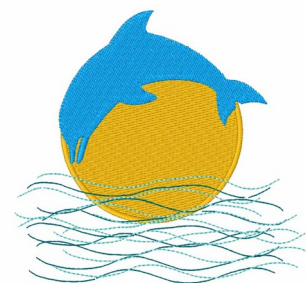

**Name:** Dolphin Jump Machine Embroidery Design

**SKU:** WD02-JLA003245A

**Brand:** Windmill Designs

**Unique Colors:** 13 (4 color Stops)