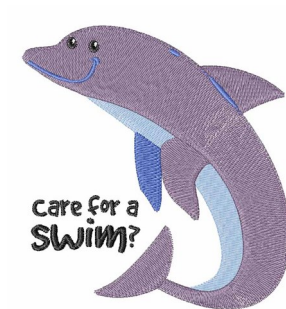

Name: A Swim Machine Embroidery Design

SKU: WD02-JLA003244C

Brand: Windmill Designs

Unique Colors: 13 (5 color Stops)

Unique Colors

	Color Name (Color Code)	Manufacturer - Type
	Super White (1001) [No Color Selected]	madeira - rayon
	Dusty Lilac (1263) [No Color Selected]	madeira - rayon
	Crocus (286)	Exquisite - Polyester 1000m