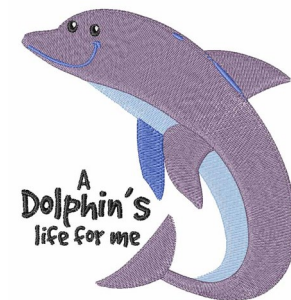

Name: Dolphins Life Machine Embroidery Design

SKU: WD02-JLA003244A

Brand: Windmill Designs

Unique Colors: 13 (5 color Stops)

Unique Colors

	Color Name (Color Code)	Manufacturer - Type
	Super White (1001) [No Color Selected]	madeira - rayon
	Dusty Lilac (1263) [No Color Selected]	madeira - rayon
	Crocus (286)	Exquisite - Polyester 1000m