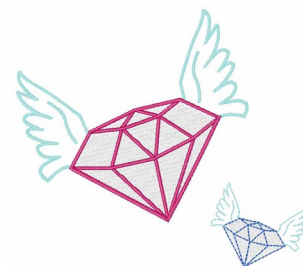

Name: Flying Diamonds

SKU: WD02-JLA003239A

Brand: Windmill Designs

Unique Colors: 13 (4 color Stops)

Unique Colors

	Color Name (Color Code)	Manufacturer - Type
	Super White (1001) [No Color Selected]	madeira - rayon
	Dusty Lilac (1263) [No Color Selected]	madeira - rayon
	Crocus (286)	Exquisite - Polyester 1000m

Complete Color Sequence

#		Color Name (Color Code)	Manufacturer - Type
1		Super White (1001) [No Color Selected]	madeira - rayon
2		Super White (1001) [No Color Selected]	madeira - rayon
3		Crocus (286)	Exquisite - Polyester 1000m