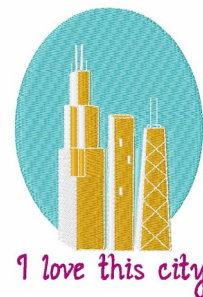

**Name:** Love This City Machine Embroidery Design

**SKU:** WD02-JLA003228C

**Brand:** Windmill Designs

**Unique Colors:** 13 (4 color Stops)