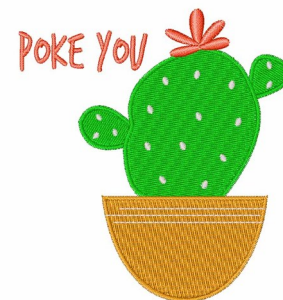

**Name:** Poke You Machine Embroidery Design

**SKU:** WD02-JLA003215C

**Brand:** Windmill Designs

**Unique Colors:** 13 (5 color Stops)