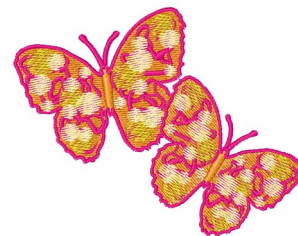

Name: Butterflies Machine Embroidery Design

SKU: WD02-JLA003214A

Brand: Windmill Designs

Unique Colors: 13 (8 color Stops)

Unique Colors

	Color Name (Color Code)	Manufacturer - Type
	Super White (1001) [No Color Selected]	madeira - rayon
	Dusty Lilac (1263) [No Color Selected]	madeira - rayon
	Crocus (286)	Exquisite - Polyester 1000m

Complete Color Sequence

#		Color Name (Color Code)	Manufacturer - Type
1		Super White (1001) [No Color Selected]	madeira - rayon
2		Super White (1001) [No Color Selected]	madeira - rayon
3		Crocus (286)	Exquisite - Polyester 1000m