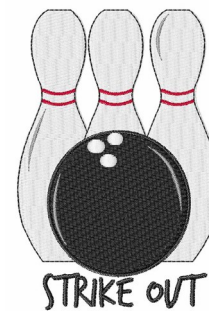

Name: Strike Out Machine Embroidery Design

SKU: WD02-JLA003210D

Brand: Windmill Designs

Unique Colors: 13 (6 color Stops)

Unique Colors

	Color Name (Color Code)	Manufacturer - Type
	Super White (1001) [No Color Selected]	madeira - rayon
	Dusty Lilac (1263) [No Color Selected]	madeira - rayon
	Crocus (286)	Exquisite - Polyester 1000m