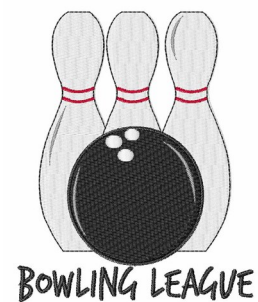

Name: Bowling League Machine Embroidery Design

SKU: WD02-JLA003210C

Brand: Windmill Designs

Unique Colors: 13 (6 color Stops)

Unique Colors

	Color Name (Color Code)	Manufacturer - Type
	Super White (1001) [No Color Selected]	madeira - rayon
	Dusty Lilac (1263) [No Color Selected]	madeira - rayon
	Crocus (286)	Exquisite - Polyester 1000m