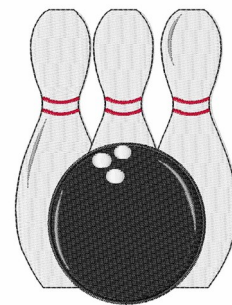

Name: Bowling Machine Embroidery Design

SKU: WD02-JLA003210B

Brand: Windmill Designs

Unique Colors: 13 (5 color Stops)

Unique Colors

	Color Name (Color Code)	Manufacturer - Type
	Super White (1001) [No Color Selected]	madeira - rayon
	Dusty Lilac (1263) [No Color Selected]	madeira - rayon
	Crocus (286)	Exquisite - Polyester 1000m