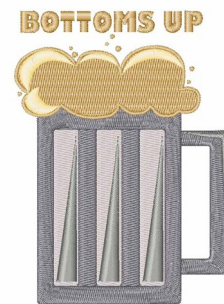

Name: Bottoms Up Machine Embroidery Design

SKU: WD02-JLA003200C

Brand: Windmill Designs

Unique Colors: 13 (6 color Stops)

Unique Colors

	Color Name (Color Code)	Manufacturer - Type
	Super White (1001) [No Color Selected]	madeira - rayon
	Dusty Lilac (1263) [No Color Selected]	madeira - rayon
	Crocus (286)	Exquisite - Polyester 1000m

Complete Color Sequence

#		Color Name (Color Code)	Manufacturer - Type
1		Super White (1001) [No Color Selected]	madeira - rayon
2		Super White (1001) [No Color Selected]	madeira - rayon
3		Crocus (286)	Exquisite - Polyester 1000m