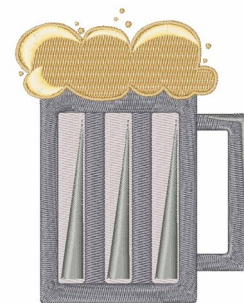

**Name:** Beer Mug Machine Embroidery Design

**SKU:** WD02-JLA003200B

**Brand:** Windmill Designs

**Unique Colors:** 13 (5 color Stops)

## Unique Colors

	<b>Color Name (Color Code)</b>	<b>Manufacturer - Type</b>
	Super White (1001) [No Color Selected]	madeira - rayon
	Dusty Lilac (1263) [No Color Selected]	madeira - rayon
	Crocus (286)	Exquisite - Polyester 1000m

# Complete Color Sequence

#		Color Name (Color Code)	Manufacturer - Type
1		Super White (1001) [No Color Selected]	madeira - rayon
2		Super White (1001) [No Color Selected]	madeira - rayon
3		Crocus (286)	Exquisite - Polyester 1000m