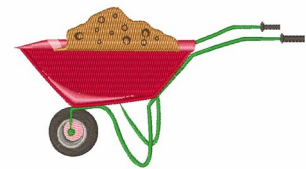

**Name:** Wheel Barrow Machine Embroidery Design

**SKU:** WD02-JLA003196A

**Brand:** Windmill Designs

**Unique Colors:** 13 (12 color Stops)