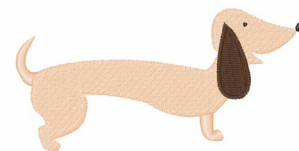

Name: Dachshund Machine Embroidery Design

SKU: WD02-JLA003195A

Brand: Windmill Designs

Unique Colors: 13 (3 color Stops)

Unique Colors

	Color Name (Color Code)	Manufacturer - Type
	Super White (1001) [No Color Selected]	madeira - rayon
	Dusty Lilac (1263) [No Color Selected]	madeira - rayon
	Crocus (286)	Exquisite - Polyester 1000m

Complete Color Sequence

#		Color Name (Color Code)	Manufacturer - Type
1		Super White (1001) [No Color Selected]	madeira - rayon
2		Super White (1001) [No Color Selected]	madeira - rayon
3		Crocus (286)	Exquisite - Polyester 1000m