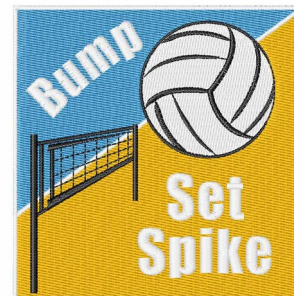

Name: Set Spike Machine Embroidery Design

SKU: WD02-JLA003193C

Brand: Windmill Designs

Unique Colors: 13 (6 color Stops)

Unique Colors

	Color Name (Color Code)	Manufacturer - Type
	Super White (1001) [No Color Selected]	madeira - rayon
	Dusty Lilac (1263) [No Color Selected]	madeira - rayon
	Crocus (286)	Exquisite - Polyester 1000m

Complete Color Sequence

#		Color Name (Color Code)	Manufacturer - Type
1		Super White (1001) [No Color Selected]	madeira - rayon
2		Super White (1001) [No Color Selected]	madeira - rayon
3		Crocus (286)	Exquisite - Polyester 1000m