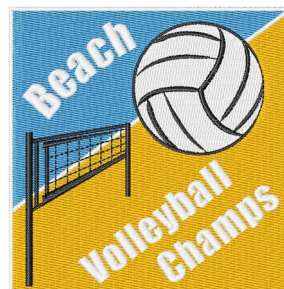

Name: Beach Volleyball

SKU: WD02-JLA003193B

Brand: Windmill Designs

Unique Colors: 13 (6 color Stops)

Unique Colors

	Color Name (Color Code)	Manufacturer - Type
	Super White (1001) [No Color Selected]	madeira - rayon
	Dusty Lilac (1263) [No Color Selected]	madeira - rayon
	Crocus (286)	Exquisite - Polyester 1000m