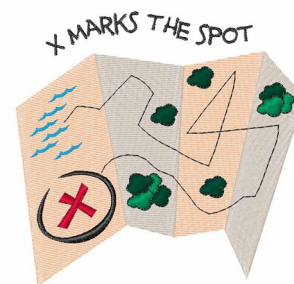

Name: X Marks Spot Machine Embroidery Design

SKU: WD02-JLA003189D

Brand: Windmill Designs

Unique Colors: 13 (9 color Stops)

Unique Colors

	Color Name (Color Code)	Manufacturer - Type
	Super White (1001) [No Color Selected]	madeira - rayon
	Dusty Lilac (1263) [No Color Selected]	madeira - rayon
	Crocus (286)	Exquisite - Polyester 1000m

Complete Color Sequence

#		Color Name (Color Code)	Manufacturer - Type
1		Super White (1001) [No Color Selected]	madeira - rayon
2		Super White (1001) [No Color Selected]	madeira - rayon
3		Crocus (286)	Exquisite - Polyester 1000m