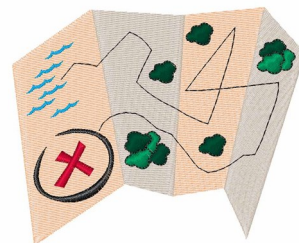

Name: Treasure Map Machine Embroidery Design

SKU: WD02-JLA003189A

Brand: Windmill Designs

Unique Colors: 13 (8 color Stops)

Unique Colors

	Color Name (Color Code)	Manufacturer - Type
	Super White (1001) [No Color Selected]	madeira - rayon
	Dusty Lilac (1263) [No Color Selected]	madeira - rayon
	Crocus (286)	Exquisite - Polyester 1000m

Complete Color Sequence

#		Color Name (Color Code)	Manufacturer - Type
1		Super White (1001) [No Color Selected]	madeira - rayon
2		Super White (1001) [No Color Selected]	madeira - rayon
3		Crocus (286)	Exquisite - Polyester 1000m