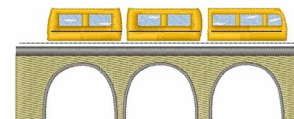

**Name:** Train On Bridge

**SKU:** WD02-JLA003188B

**Brand:** Windmill Designs

**Unique Colors:** 13 (6 color Stops)