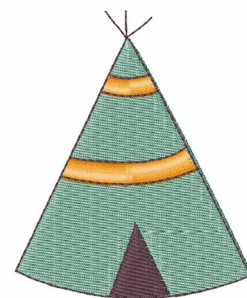

Name: Indian Teepee

SKU: WD02-JLA003187B

Brand: Windmill Designs

Unique Colors: 13 (3 color Stops)

Unique Colors

	Color Name (Color Code)	Manufacturer - Type
	Super White (1001) [No Color Selected]	madeira - rayon
	Dusty Lilac (1263) [No Color Selected]	madeira - rayon
	Crocus (286)	Exquisite - Polyester 1000m

Complete Color Sequence

#		Color Name (Color Code)	Manufacturer - Type
1		Super White (1001) [No Color Selected]	madeira - rayon
2		Super White (1001) [No Color Selected]	madeira - rayon
3		Crocus (286)	Exquisite - Polyester 1000m