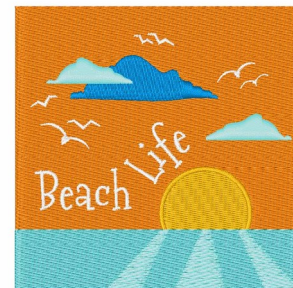

Name: Beach Life Machine Embroidery Design

SKU: WD02-JLA003182B

Brand: Windmill Designs

Unique Colors: 13 (6 color Stops)

Unique Colors

	Color Name (Color Code)	Manufacturer - Type
	Super White (1001) [No Color Selected]	madeira - rayon
	Dusty Lilac (1263) [No Color Selected]	madeira - rayon
	Crocus (286)	Exquisite - Polyester 1000m