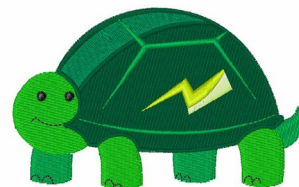

Name: Fast Turtle Machine Embroidery Design

SKU: WD02-JLA003176A

Brand: Windmill Designs

Unique Colors: 13 (8 color Stops)

Unique Colors

	Color Name (Color Code)	Manufacturer - Type
	Super White (1001) [No Color Selected]	madeira - rayon
	Dusty Lilac (1263) [No Color Selected]	madeira - rayon
	Crocus (286)	Exquisite - Polyester 1000m