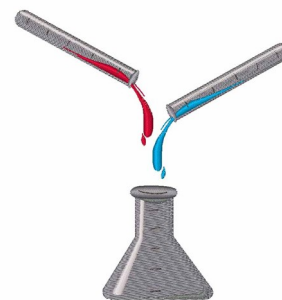

**Name:** Mix Chemicals

**SKU:** WD02-JLA003168A

**Brand:** Windmill Designs

**Unique Colors:** 13 (9 color Stops)

## Unique Colors

	<b>Color Name (Color Code)</b>	<b>Manufacturer - Type</b>
	Super White (1001) [No Color Selected]	madeira - rayon
	Dusty Lilac (1263) [No Color Selected]	madeira - rayon
	Crocus (286)	Exquisite - Polyester 1000m

# Complete Color Sequence

#		Color Name (Color Code)	Manufacturer - Type
1		Super White (1001) [No Color Selected]	madeira - rayon
2		Super White (1001) [No Color Selected]	madeira - rayon
3		Crocus (286)	Exquisite - Polyester 1000m