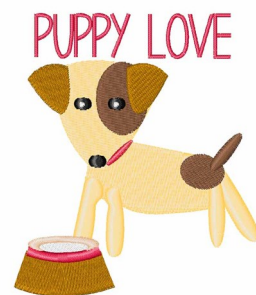

Name: Puppy Love Machine Embroidery Design

SKU: WD02-JLA003158D

Brand: Windmill Designs

Unique Colors: 13 (9 color Stops)

Unique Colors

	Color Name (Color Code)	Manufacturer - Type
	Super White (1001) [No Color Selected]	madeira - rayon
	Dusty Lilac (1263) [No Color Selected]	madeira - rayon
	Crocus (286)	Exquisite - Polyester 1000m