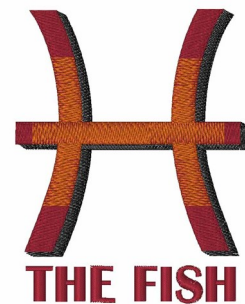

Name: The Fish Machine Embroidery Design

SKU: WD02-JLA003154D

Brand: Windmill Designs

Unique Colors: 13 (4 color Stops)

Unique Colors

	Color Name (Color Code)	Manufacturer - Type
	Super White (1001) [No Color Selected]	madeira - rayon
	Dusty Lilac (1263) [No Color Selected]	madeira - rayon
	Crocus (286)	Exquisite - Polyester 1000m