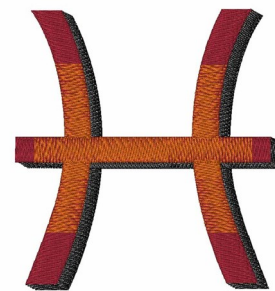

Name: Pisces Sign Machine Embroidery Design

SKU: WD02-JLA003154A

Brand: Windmill Designs

Unique Colors: 13 (3 color Stops)

Unique Colors

	Color Name (Color Code)	Manufacturer - Type
	Super White (1001) [No Color Selected]	madeira - rayon
	Dusty Lilac (1263) [No Color Selected]	madeira - rayon
	Crocus (286)	Exquisite - Polyester 1000m

Complete Color Sequence

#		Color Name (Color Code)	Manufacturer - Type
1		Super White (1001) [No Color Selected]	madeira - rayon
2		Super White (1001) [No Color Selected]	madeira - rayon
3		Crocus (286)	Exquisite - Polyester 1000m