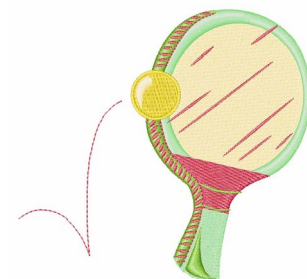

**Name:** Ping Pong Machine Embroidery Design

**SKU:** WD02-JLA003148A

**Brand:** Windmill Designs

**Unique Colors:** 13 (8 color Stops)

## Unique Colors

	<b>Color Name (Color Code)</b>	<b>Manufacturer - Type</b>
	Super White (1001) [No Color Selected]	madeira - rayon
	Dusty Lilac (1263) [No Color Selected]	madeira - rayon
	Crocus (286)	Exquisite - Polyester 1000m

# Complete Color Sequence

#		Color Name (Color Code)	Manufacturer - Type
1		Super White (1001) [No Color Selected]	madeira - rayon
2		Super White (1001) [No Color Selected]	madeira - rayon
3		Crocus (286)	Exquisite - Polyester 1000m